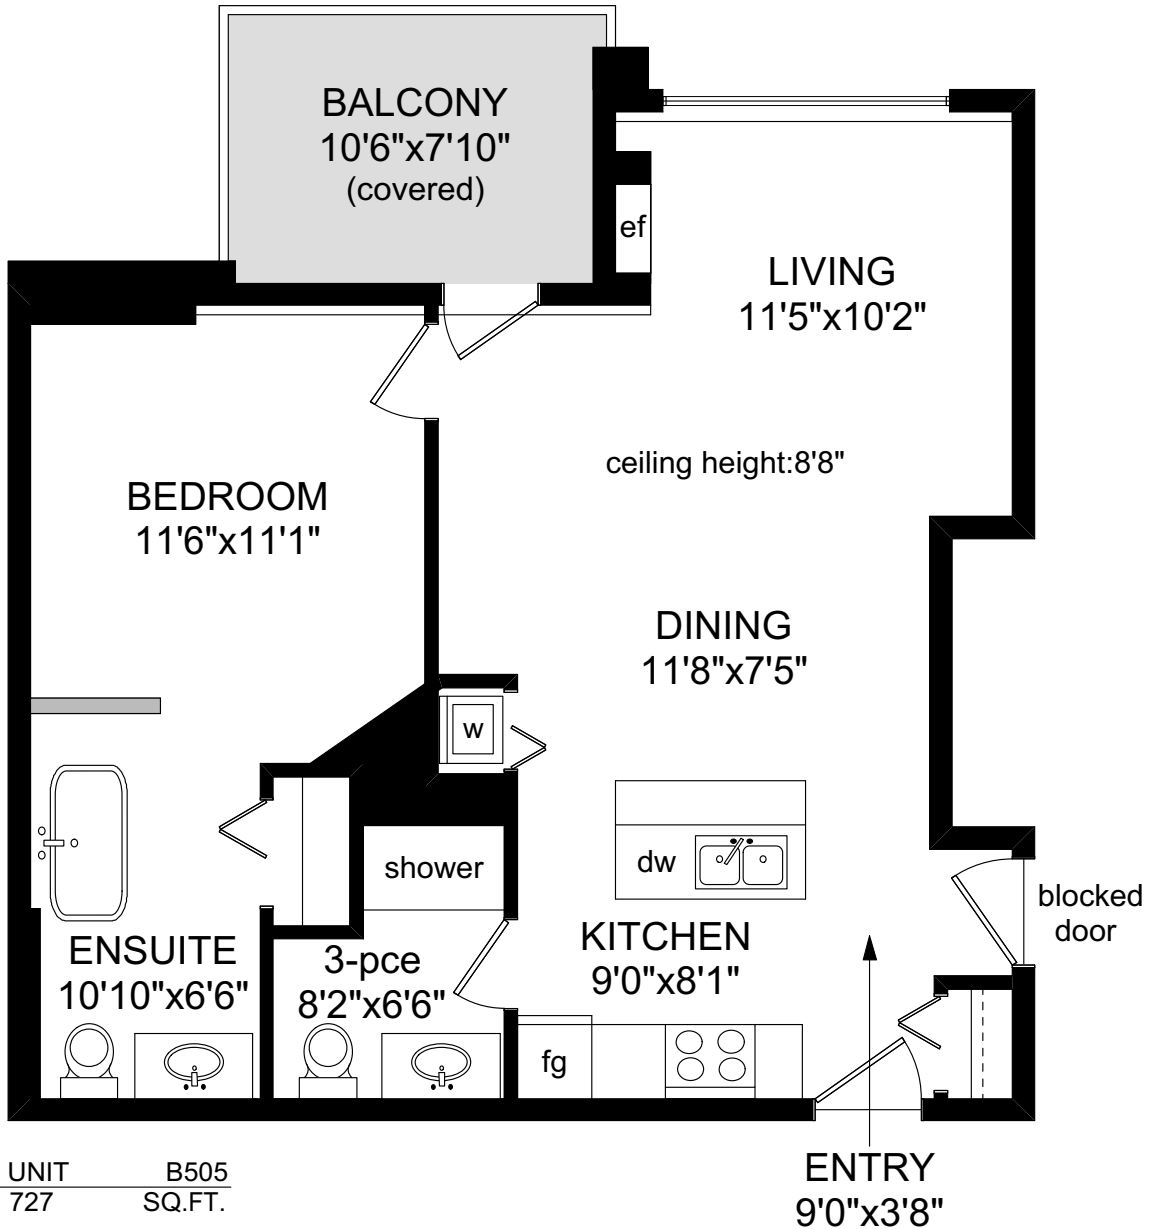

B505 - 810 HUMBOLDT STREET

UNIT B505
727 SQ.FT.

NOTE: The room name labels/sizes are for viewing reference only.
They are not to be used for calculating total square footage.

	FINISHED SQ. FT.	UNFINISHED SQ. FT.	TOTAL SQ. FT.
UNIT B505	727	0	727
TOTAL (strata lot)	727	0	727
BALCONY	0	83	83

PREPARED FOR THE EXCLUSIVE USE OF
THE NEAL ESTATE GROUP WITH
RE/MAX GENERATION

MEASURED ON: 06/03/24
DRAWING FILE: 18919

Tafemeasure VICTORIA, B.C.
Ph.2508838894
www.tafemeasure.com