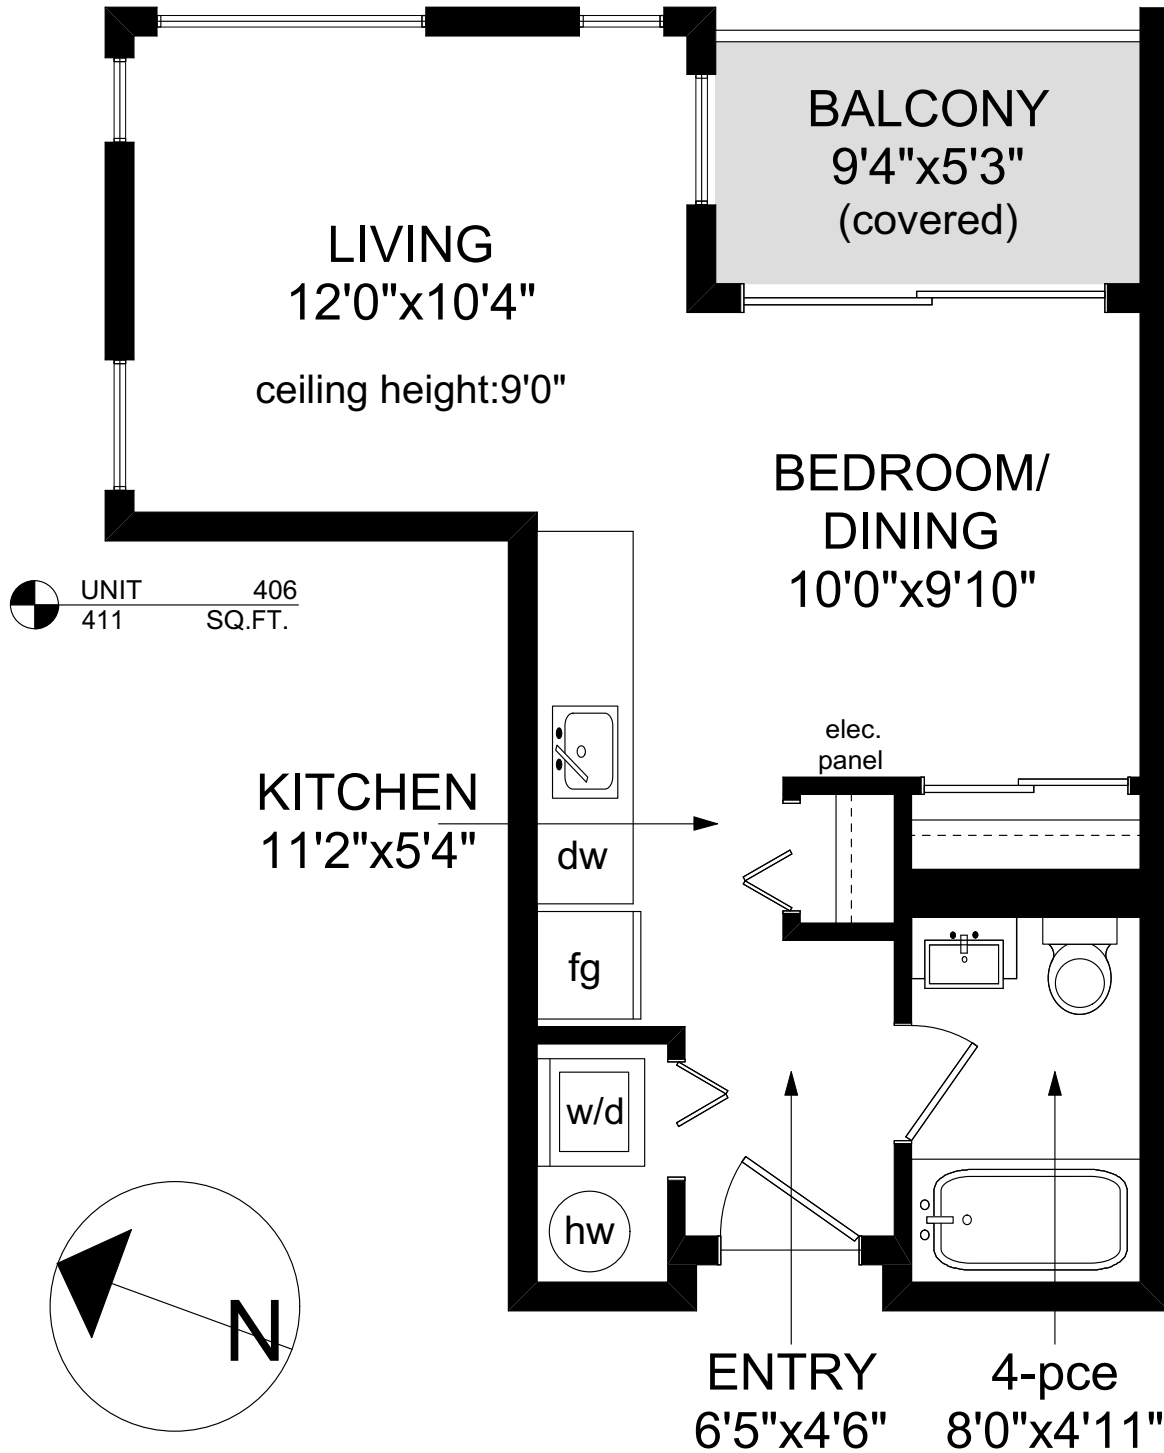

# 406 - 767 TYEE ROAD

NOTE: The room name labels/sizes are for viewing reference only. They are not to be used for calculating total square footage.

	FINISHED SQ. FT.	UNFINISHED SQ. FT.	TOTAL SQ. FT.
UNIT 406	411	0	411
TOTAL (strata lot)	411	0	411
BALCONY	0	49	49

PREPARED FOR THE EXCLUSIVE USE OF  
THE NEAL ESTATE GROUP WITH  
RE/MAX GENERATION

MEASURED ON: 06/10/24  
DRAWING FILE: 18925

**Taf**measure VICTORIA, B.C.  
Ph.2508838894  
www.tafemeasure.com